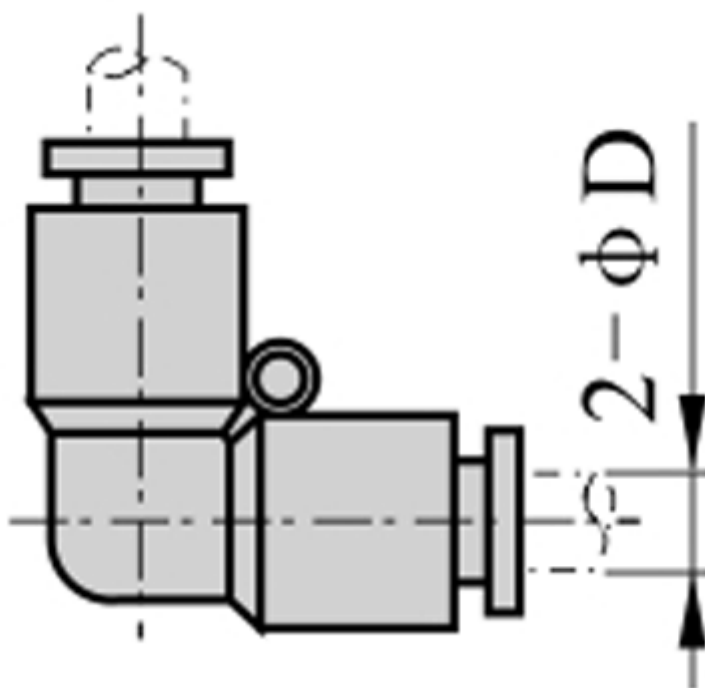

# Data Sheet

Article number: 58EPV12

Description: Fitting EPV12

Elbow connector, diameter 12

## Measures

---

D = 12